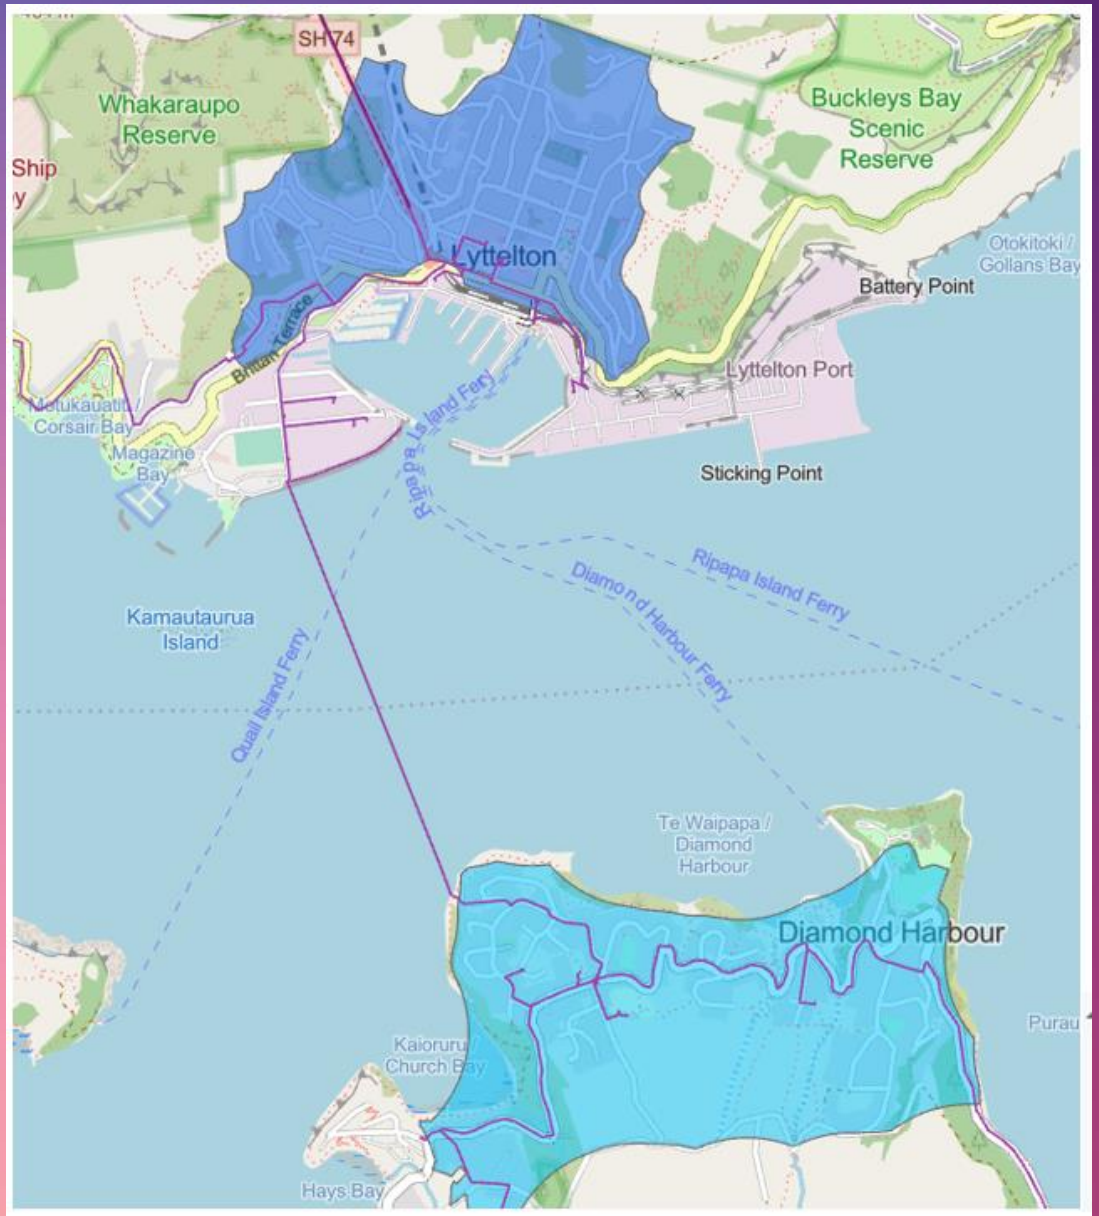

Chorus Asset Age & Condition

Presented By Jessie Singh

The Process

- Extract snapshot of the data
- Local Fibre Company Area (LFC Area)

LFC Area

- Lost UFB Area
- Chorus won UFB Area
- Rest of NZ (RONZ)

The Process

- Extract snapshot of the data
- Local Fibre Company Area (LFC Area)
- Load data in FME
- Age and Conditioned summarised
- Load output into the Template

Duct Asset Example

Duct Asset Example

Duct Asset Example