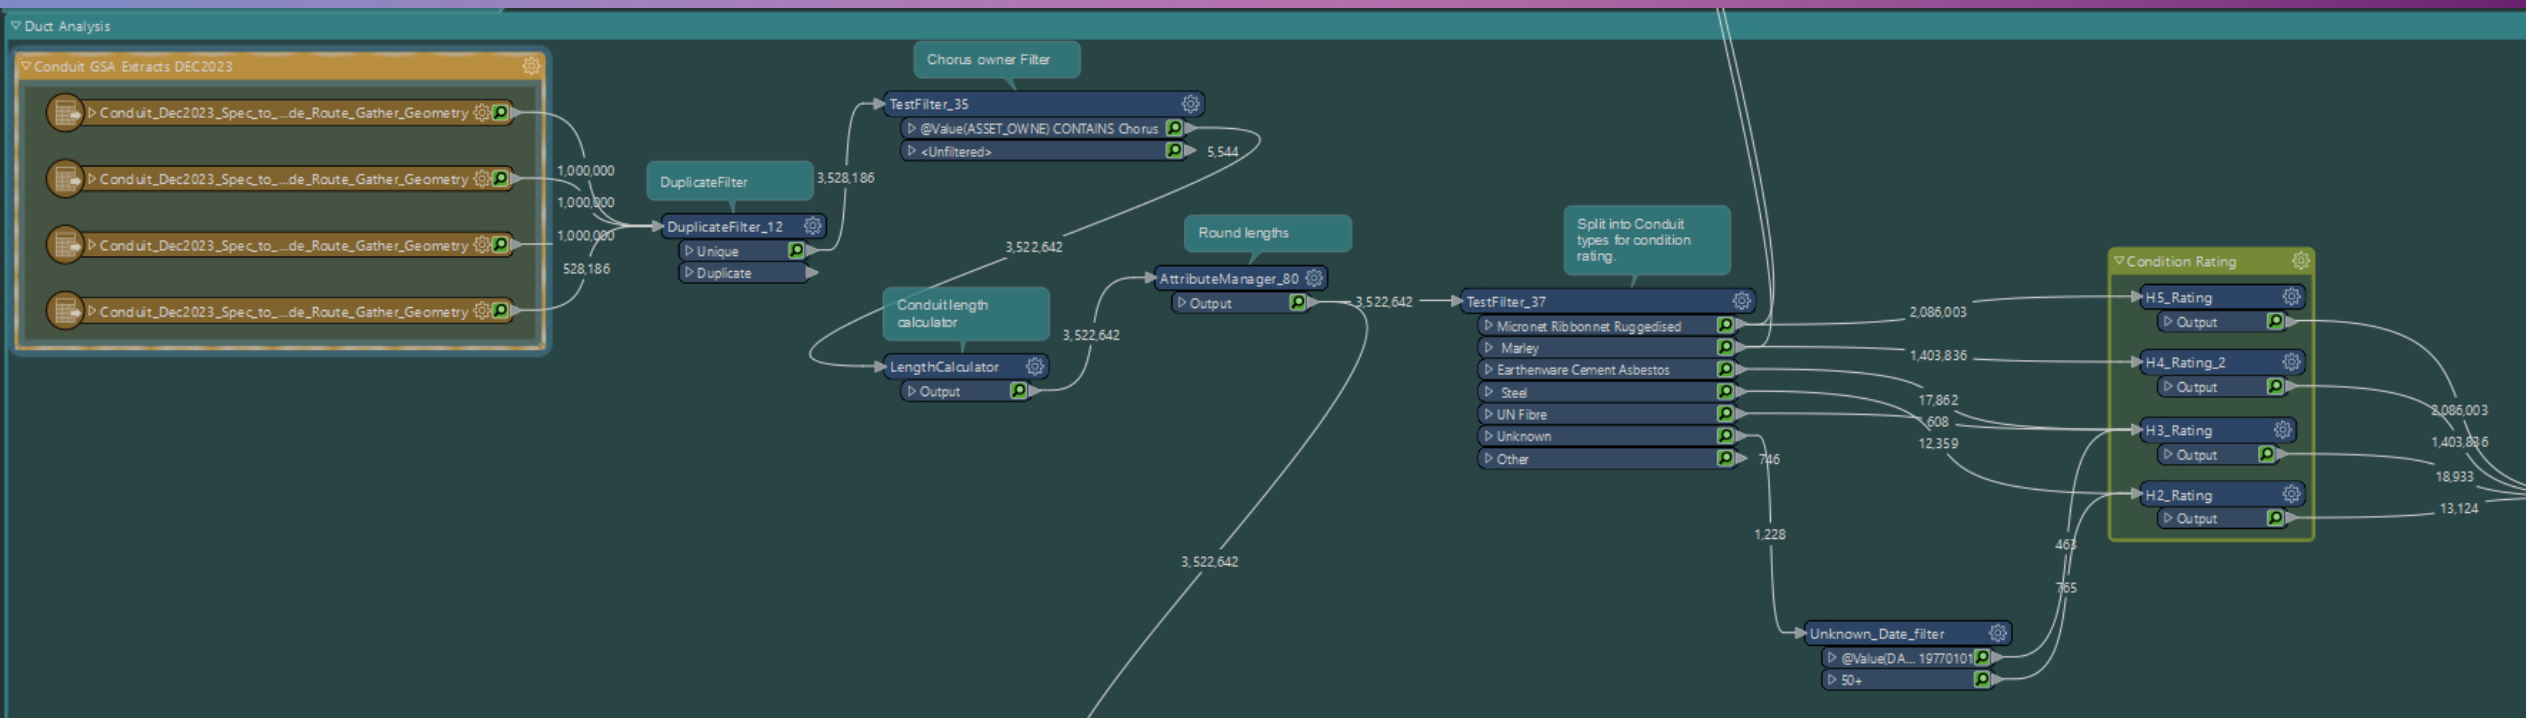

Chorus Asset Age & Condition

Presented By Jessie Singh

The Process

- Extract snapshot of the data
- Local Fibre Company Area (LFC Area)

LFC Area

- Lost UFB Area
- Chorus won UFB Area
- Rest of NZ (RONZ)

The Process

- Extract snapshot of the data
- Local Fibre Company Area (LFC Area)
- Load data in FME
- Age and Conditioned summarised
- Load output into the Template

Duct Asset Example

Duct Asset Example

Duct Asset Example