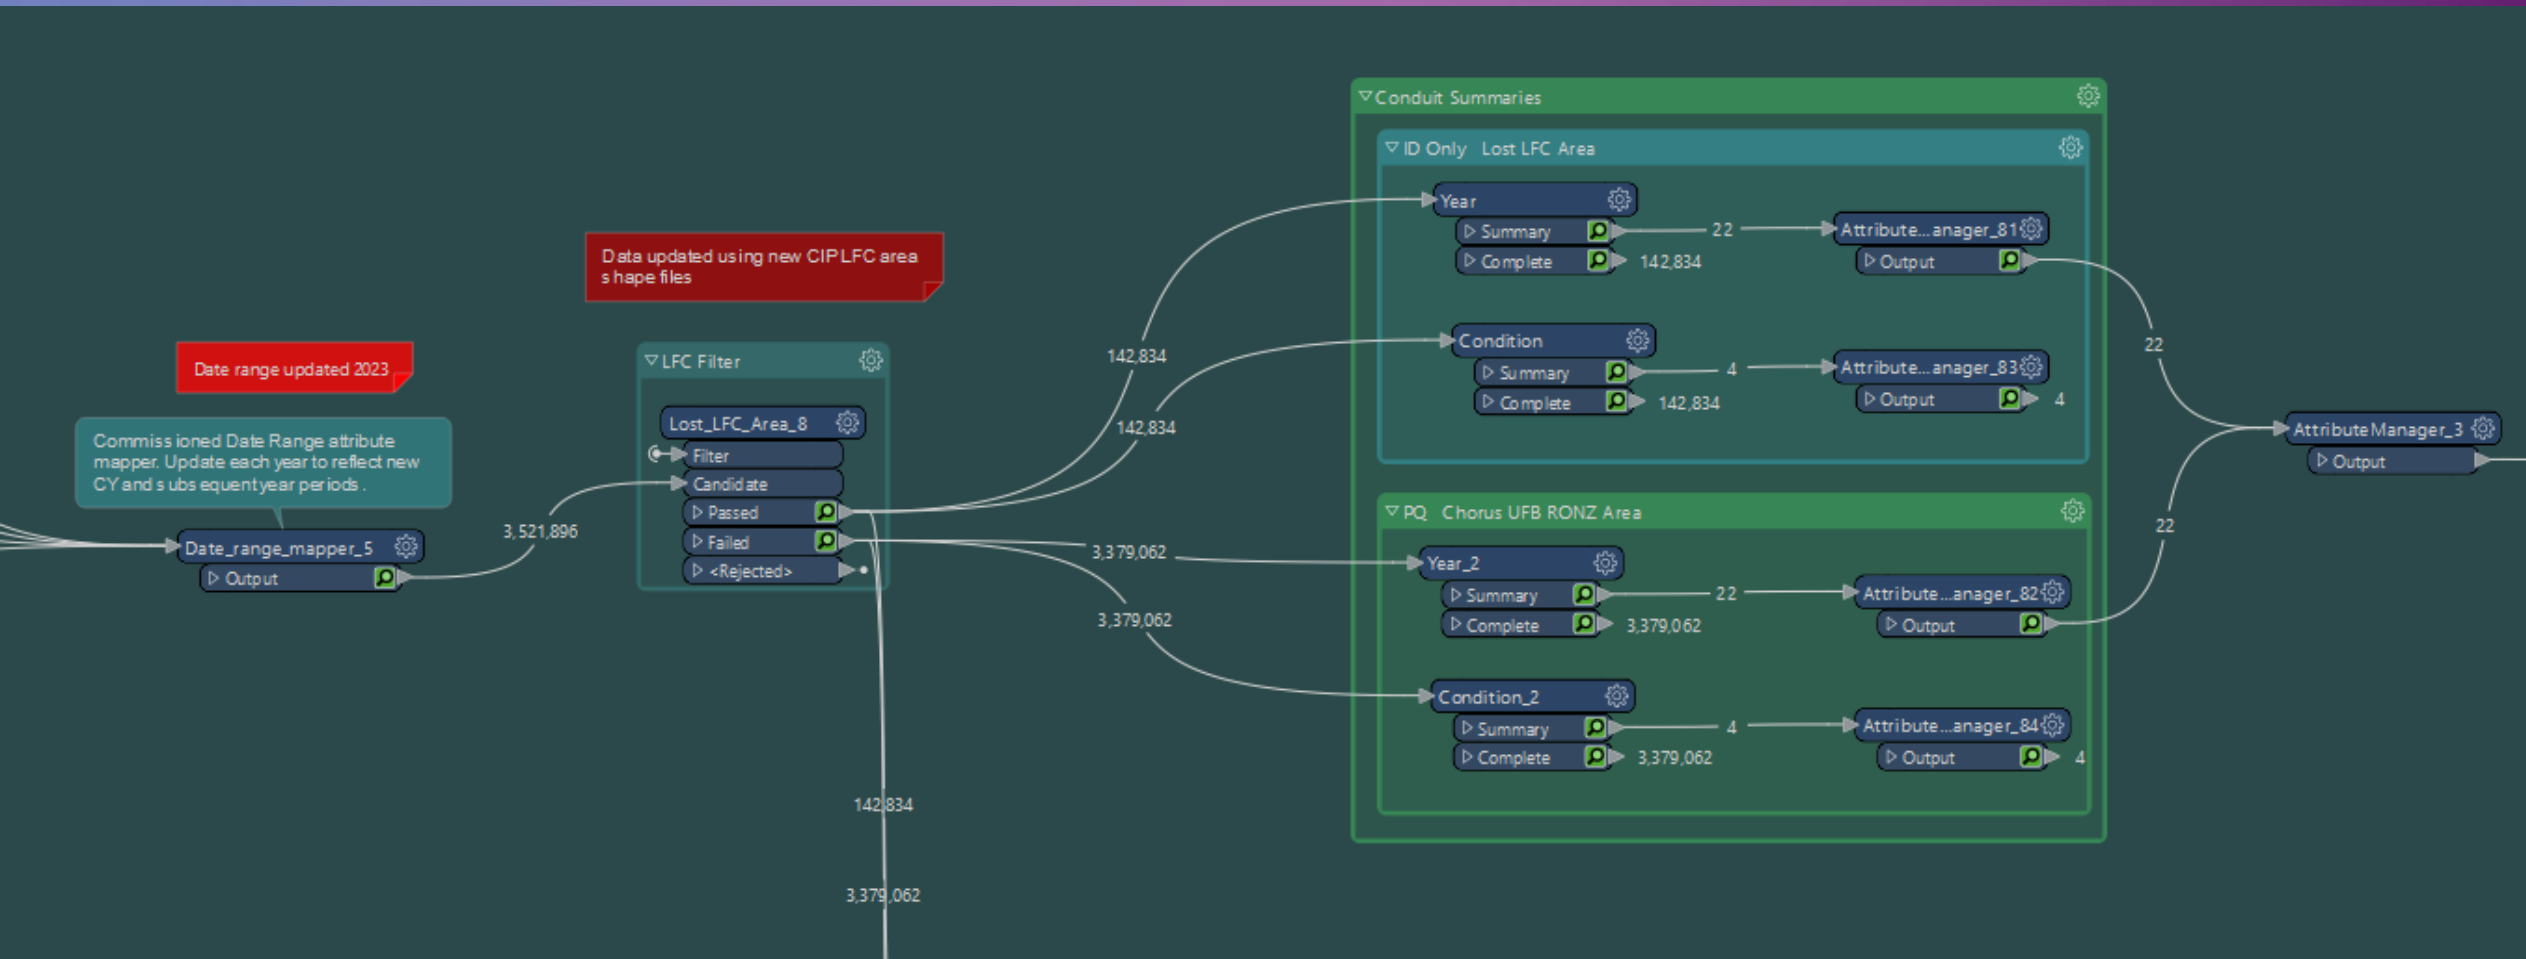

Chorus Asset Age & Condition

Presented By Jessie Singh

The Process

- Extract snapshot of the data
- Local Fibre Company Area (LFC Area)

LFC Area

- Lost UFB Area
- Chorus won UFB Area
- Rest of NZ (RONZ)

The Process

- Extract snapshot of the data
- Local Fibre Company Area (LFC Area)
- Load data in FME
- Age and Conditioned summarised
- Load output into the Template

Duct Asset Example

Duct Asset Example

Duct Asset Example